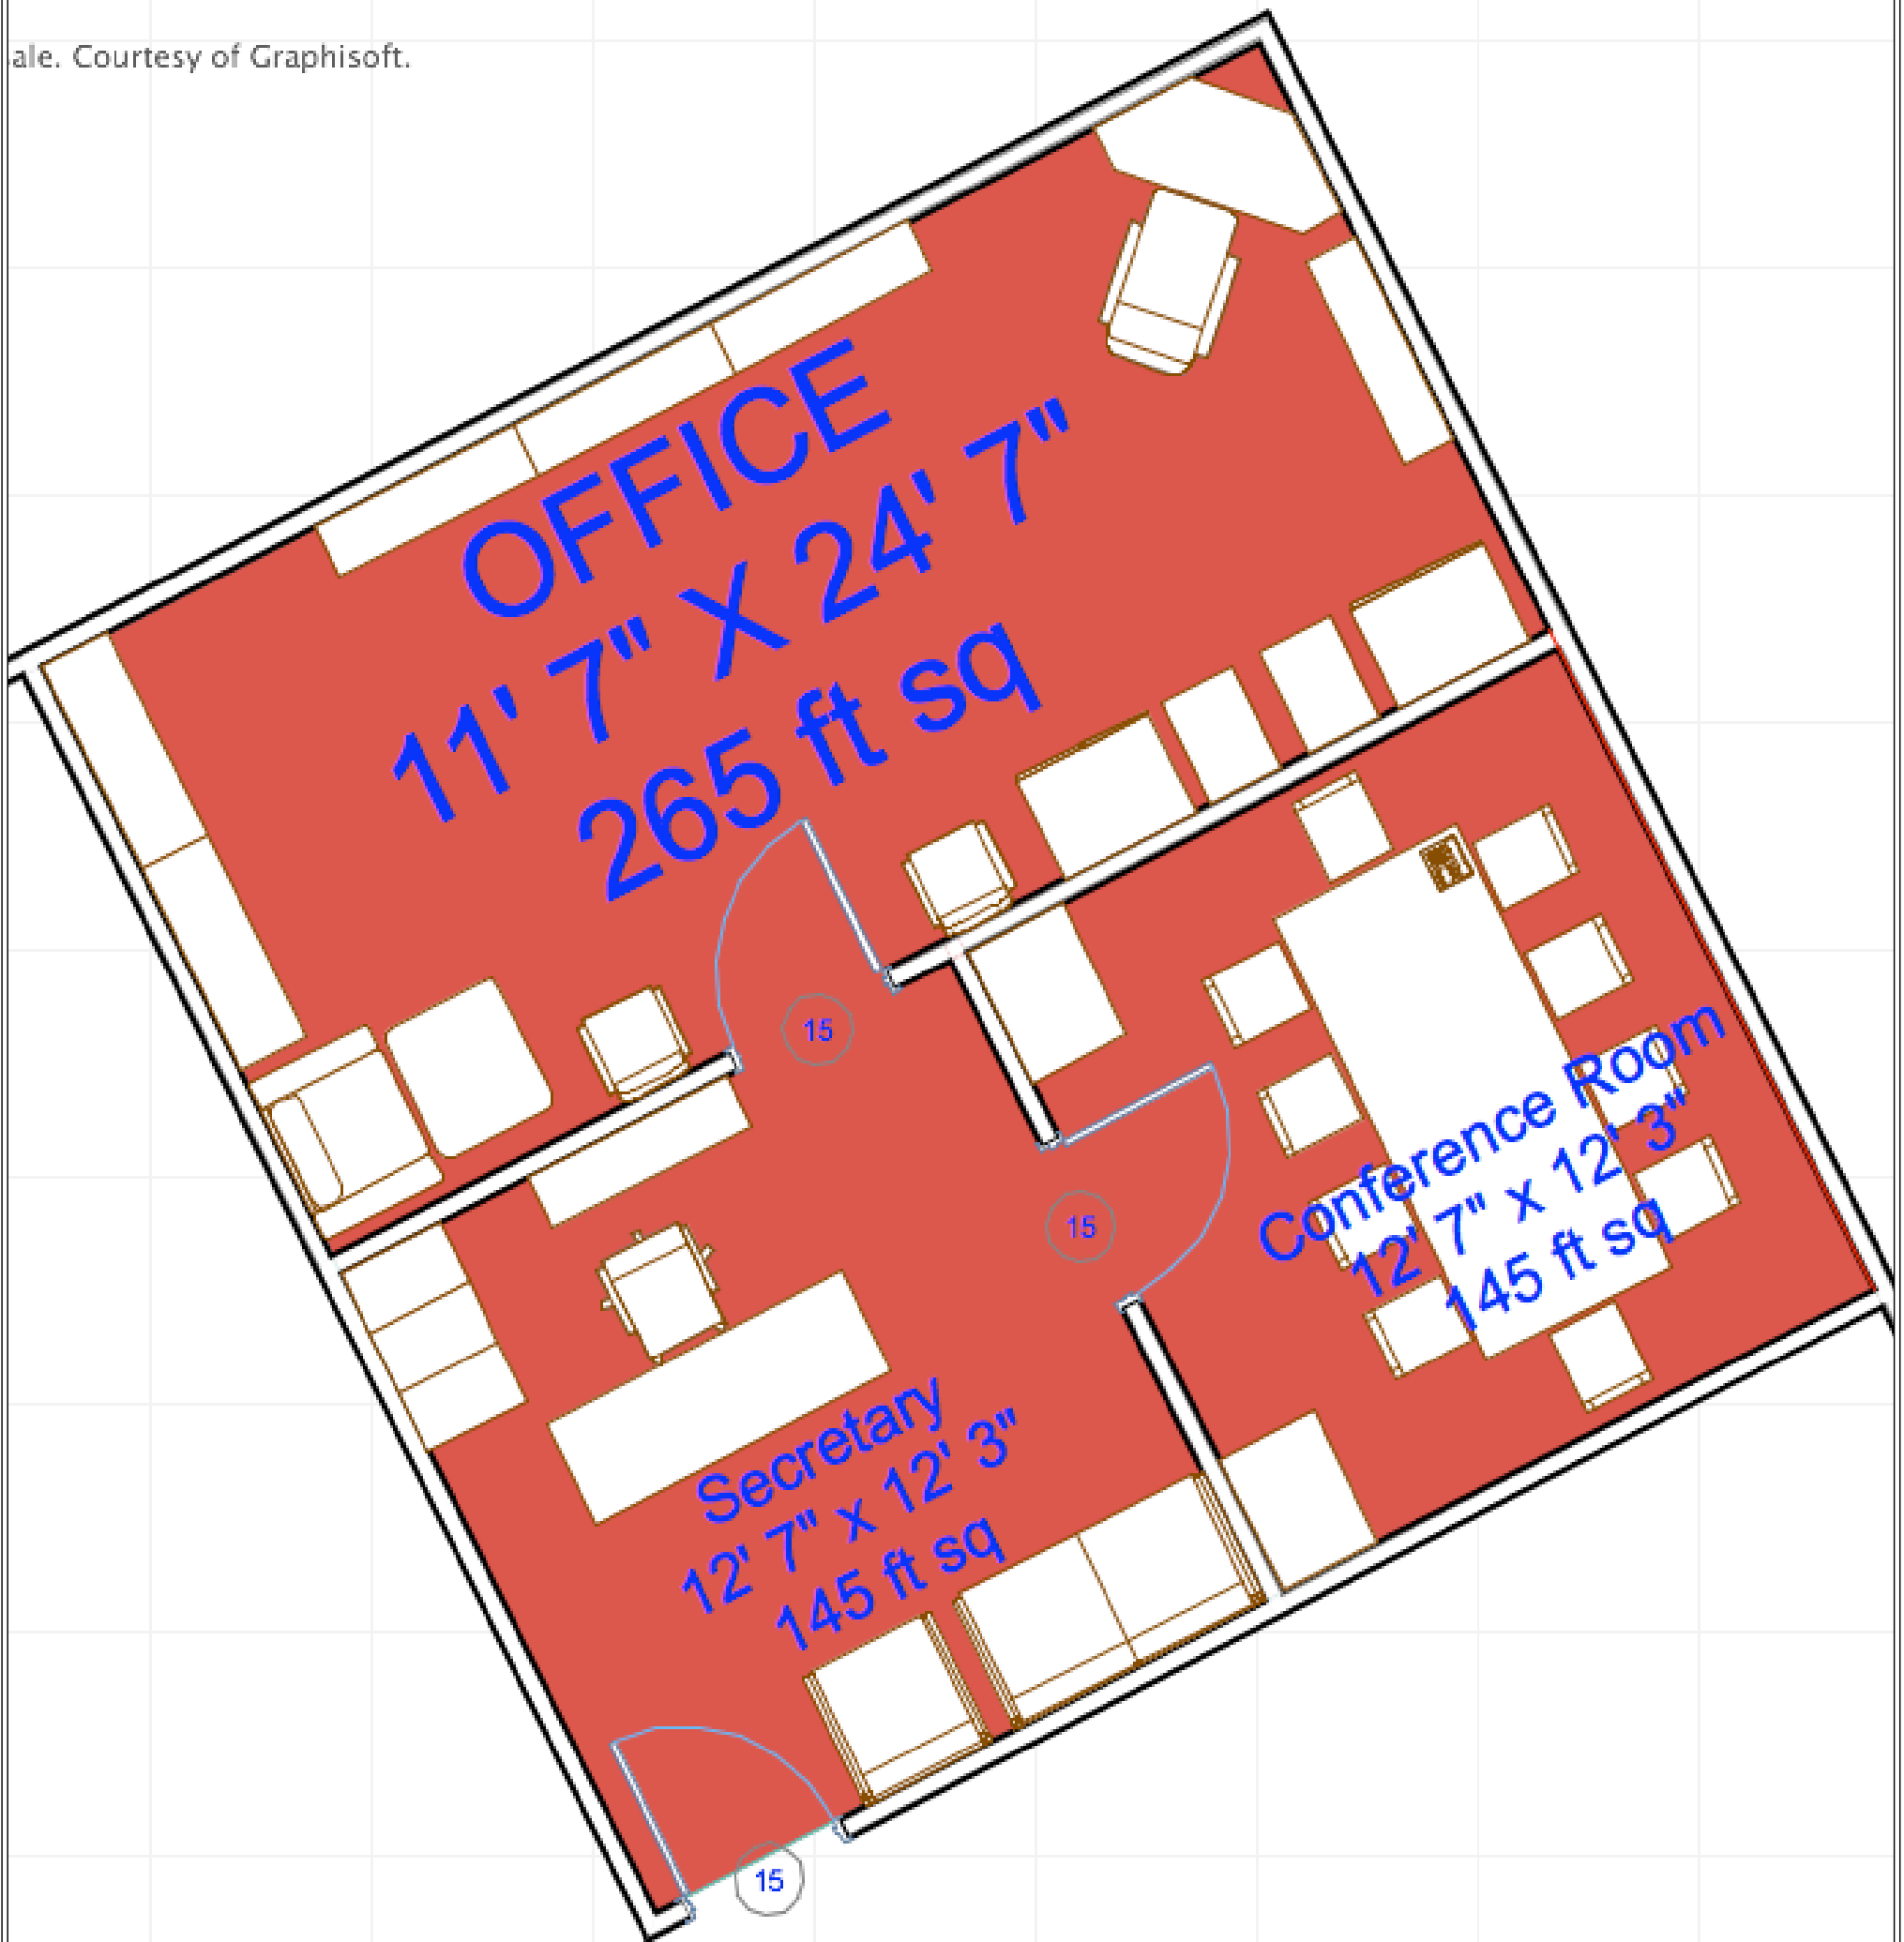

ale. Courtesy of Graphisoft.

STEVENSON HIGH SCHOOL
TECHNOLOGY EDUCATION DEPARTMENT
TECHNICAL DRAWING PROGRAM
ADVANCED TECHNICAL DRAWING

ALL-STAR'S PRO SHOP

ALL-STAR SPORTS INC.
1403 SOUTH TERRACE STREET
ELK GROVE VILLAGE, IL 60007

DOUG MAFAR

AUGUST 25, 2008

FULL

PAGE 1 of 1

MALFAR ARCHITECTURE

1315 DEVONSHIRE ROAD
BUFFALO GROVE, IL 60089